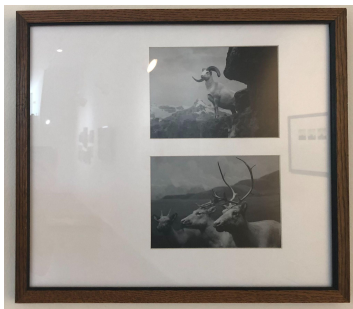

Aplicación Digital

15 x 17 pulgadas

\$130

Fame For Dummies: A Guide To Becoming A Star

Muxxxe

Concrete slab

90 x 90 cm

\$5,000